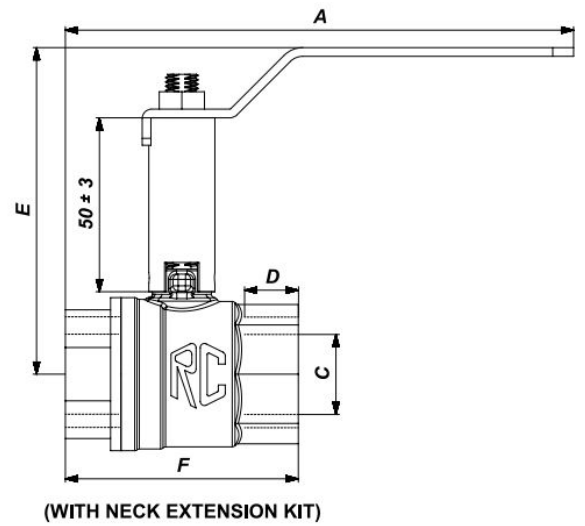

GA DRAWING FORGED BRASS BALL VALVE WITHOUT STRAINER ECO-SERIES

ISOMETRIC VIEW

SIZE	A (±10)	B (±10)	C (±1) (BORE SIZE)	D (±1) (THREAD LENGTH)	E (±10)	F (±2)
15MM	139MM	45MM	14MM	11MM	94MM	51MM
20MM	143MM	47MM	18MM	13MM	96MM	58MM
25MM	145MM	50MM	23MM	15.5MM	100MM	69MM
32MM	205MM	60MM	30MM	16MM	110MM	75MM
40MM	205MM	68MM	37MM	16MM	118MM	88MM
50MM	235MM	78MM	49MM	17.5MM	128MM	103MM