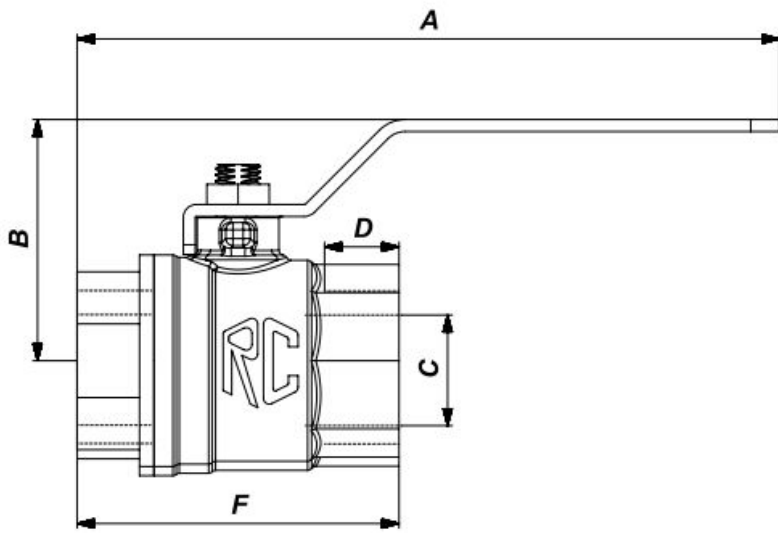

GA DRAWING FORGED BRASS BALL VALVE WITHOUT STRAINER ECO-SERIES

ISOMETRIC VIEW

SIZE	A (±10)	B (±10)	C (±1) (BORE SIZE)	D (±1) (THREAD LENGTH)	E (±10)	F (±2)
15MM	139MM	45MM	14MM	11MM	94MM	51MM
20MM	143MM	47MM	18MM	13MM	96MM	58MM
25MM	145MM	50MM	23MM	15.5MM	100MM	69MM
32MM	205MM	60MM	30MM	16MM	110MM	75MM
40MM	205MM	68MM	37MM	16MM	118MM	88MM
50MM	235MM	78MM	49MM	17.5MM	128MM	103MM