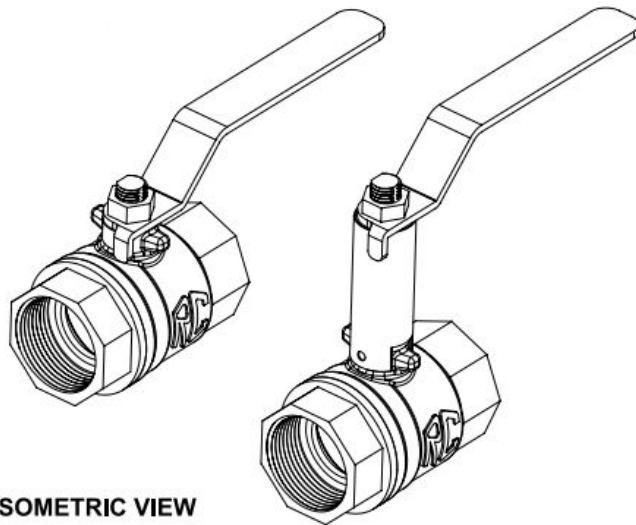

GA DRAWING FORGED BRASS BALL VALVE WITHOUT STRAINER ECO-SERIES

ISOMETRIC VIEW

SIZE	A (±10)	B (±10)	C (±1) (BORE SIZE)	D (±1) (THREAD LENGTH)	E (±10)	F (±2)
15MM	139MM	45MM	14MM	11MM	94MM	51MM
20MM	143MM	47MM	18MM	13MM	96MM	58MM
25MM	145MM	50MM	23MM	15.5MM	100MM	69MM
32MM	205MM	60MM	30MM	16MM	110MM	75MM
40MM	205MM	68MM	37MM	16MM	118MM	88MM
50MM	235MM	78MM	49MM	17.5MM	128MM	103MM